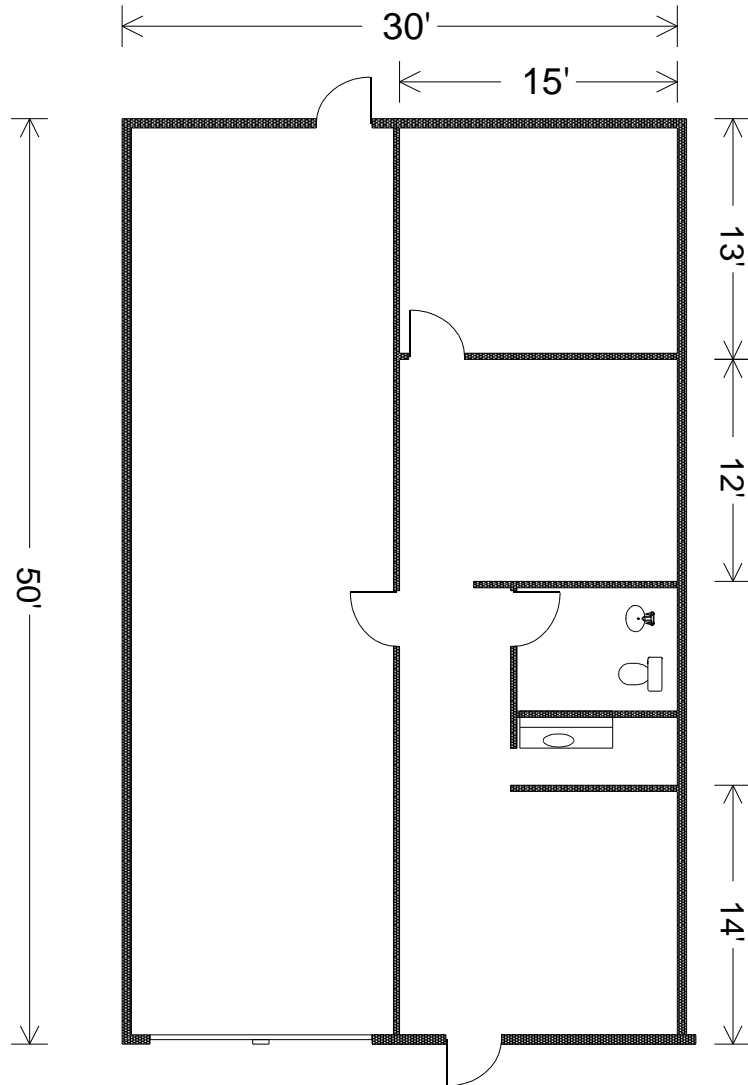

Telge Road

1500 SF Total Space

750 SF AC Office

750 SF Warehouse

200amp 120/208 3-phase Power

Lease Rate \$.95 NNN

Gross of \$1,650/month