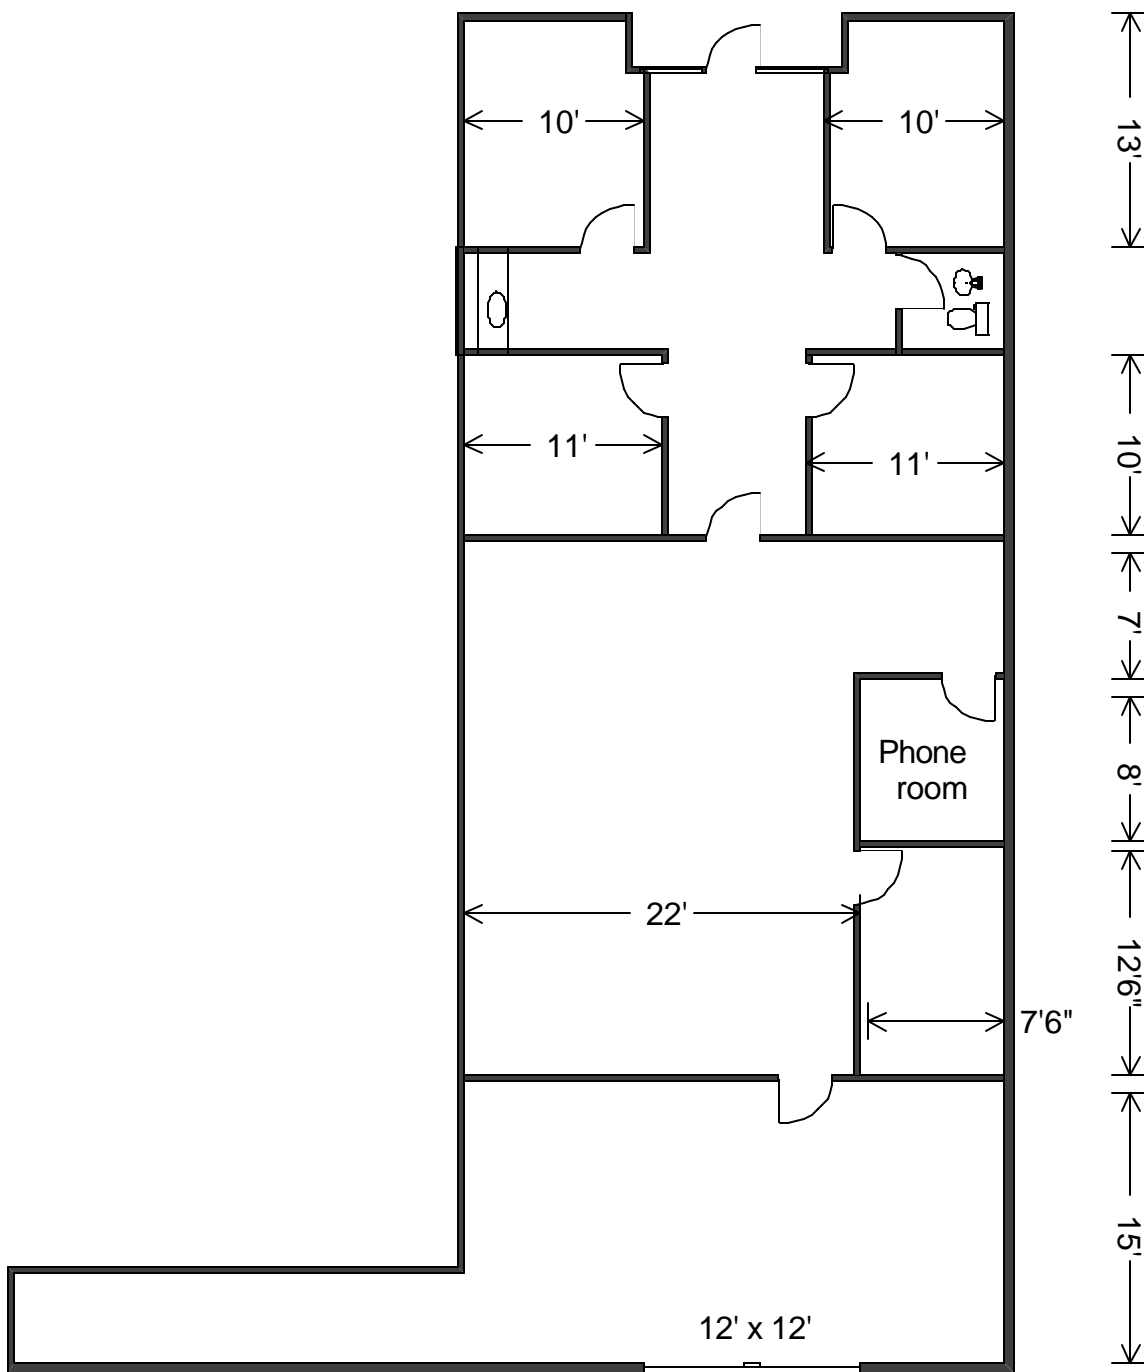

# 1330 Sherwood Forest # 204

Gutter w/200 amp 3 phase

2345 SF Total Lease Space

545 SF Warehouse Space