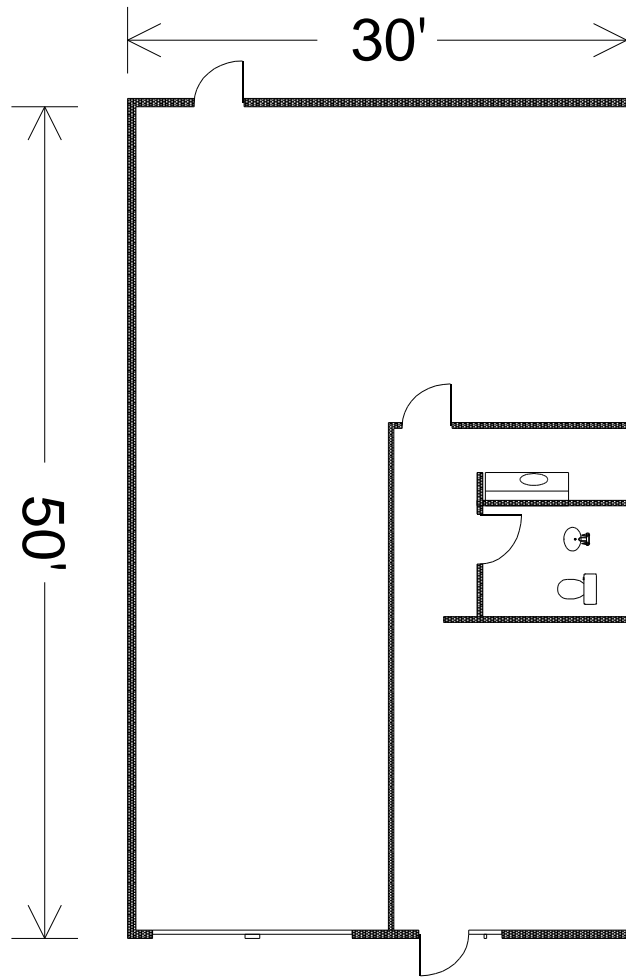

Telge Rd

1500 SF Total Space

420 SF AC Office

1080 SF Warehouse

200 amp 120/208 3-phase power